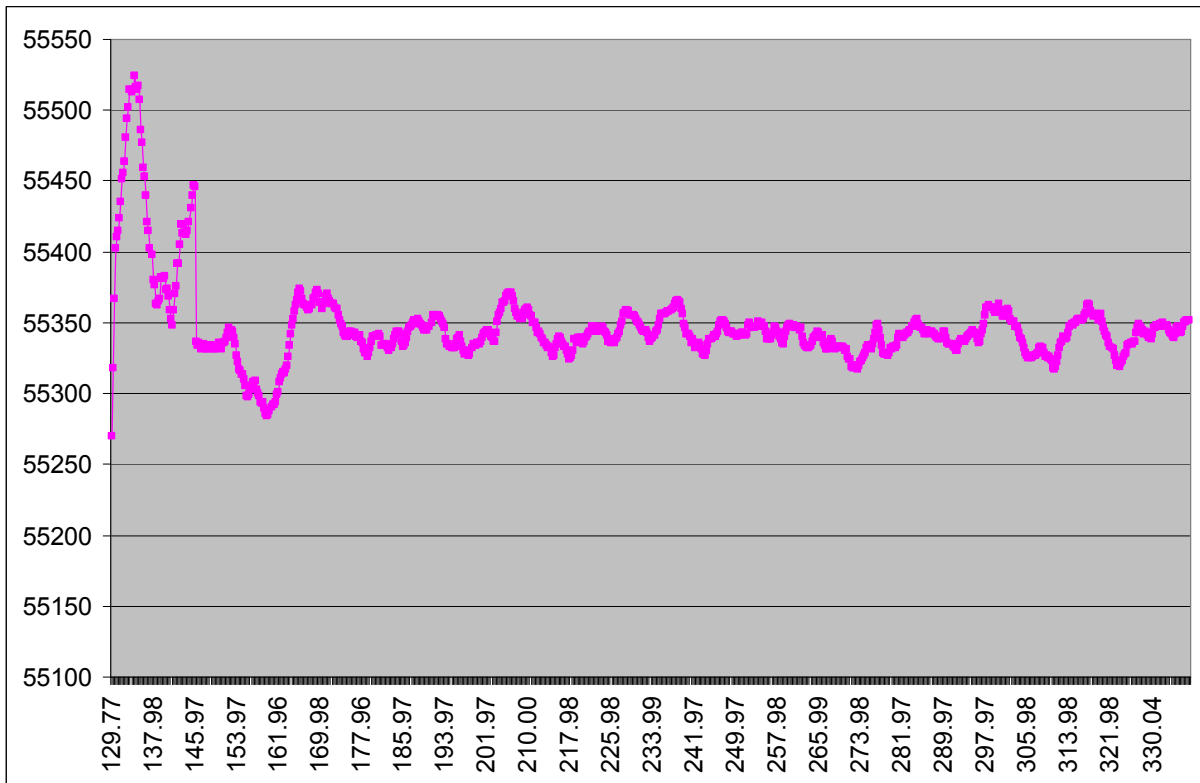

Tiny 1.1, u-blox LEA-4P, 4g mode, Emtac 20mm antenna
GPS simulator with atmospheric error disabled (N0.005°, E0.005°)
x: time from start (seconds)
y: position in UTM format (cm)

UTM_East

UTM_North