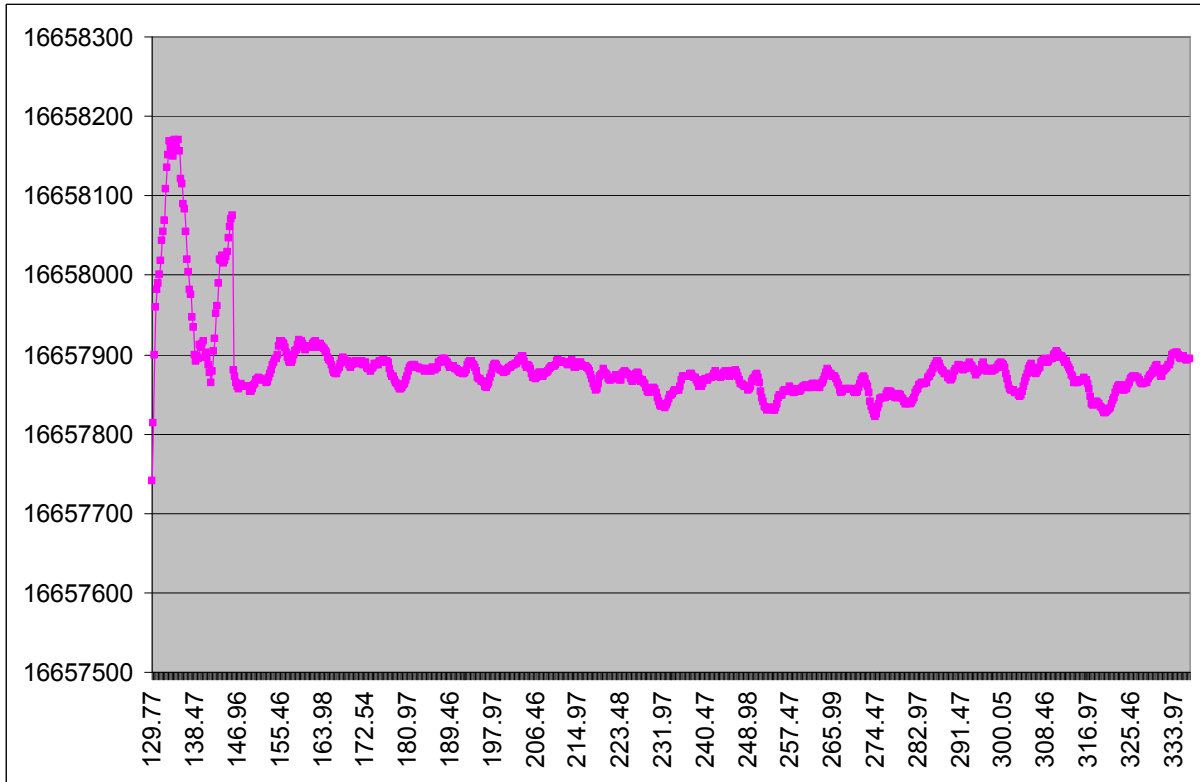

Tiny 1.1, u-blox LEA-4P, 4g mode, Emtac 20mm antenna
GPS simulator with atmospheric error disabled (N0.005°, E0.005°)
x: time from start (seconds)
y: position in UTM format (cm)

UTM_East

UTM_North